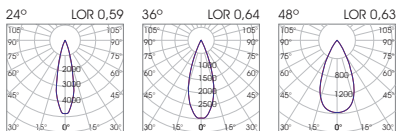

Model	LED Power	CCT*	CR180, CR190 LED Source	Beam Angle	Type	Luminaire Colour: Trim/Inner Case	Dimming Option	Accessories
			80 (80) 90 (90)					
LIMIT RC <i>(LIMIT RC)</i>	6.4W (06)	2700K (27B)	793lm 655lm	24° (24)	Fixed (FX)	White/White (WW) White/Black (WB) Black/Black (BB) Black/White (BW)	Without Driver (00) Non Dimmable (ND) Analogue (1-10V) (A1) DMX (DX) DALI (DL) Push Button (PB) Phase Cut (PC) Wireless** (WL)	No Extras (0) Emergency (1) Honeycomb (2)
		3000K (30B)	843lm 684lm	36° (36)				
		4000K (40B)	867lm 724lm	48° (48)				
		5000K (50B)	878lm 759lm					
	8.8W (09)	2700K (27B)	1204lm 993lm	17° (17)				
		3000K (30B)	1279lm 1038lm	24° (24)				
		4000K (40B)	1316lm 1098lm	36° (36)				
		5000K (50B)	1331lm 1151lm	60° (60)				
	12.8W (13)	2700K (27B)	1678lm 1384lm					
		3000K (30B)	1783lm 1447lm					
		4000K (40B)	1835lm 1531lm					
		5000K (50B)	1857lm 1605lm					
17W (17)	2700K (27B)	2525lm 2080lm						
	3000K (30B)	2680lm 2180lm						
	4000K (40B)	2760lm 2300lm						
	5000K (50B)	2790lm 2415lm						

* Models with CCTs of 3500K & 6500K are available upon request.

** The wireless dimming option includes driver and Bluetooth dimming accessory.

Ordering Code Example: *LIMIT RC-06-30B-80-48-FX-WW-DL-0*

6.4W