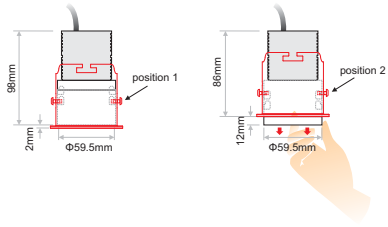

6.4W

8.8W

12.8W & 17W