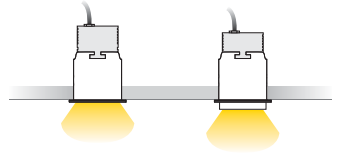

6.4W

8.8W

12.8W & 17W