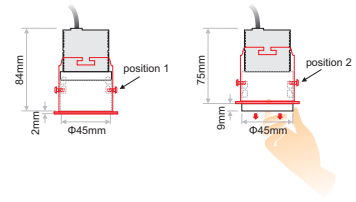

6.4W

8.8W

12.8W & 17W