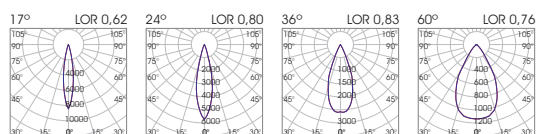

12.8W & 17W