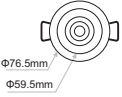

6.4W

8.8W

12.8W & 17W

position 1

position 2

Model	LED Power	CCT*	CR180, CR190 LED Source	Beam Angle	Type	Luminaire Colour: Trim/Inner Case	Dimming Option	Accessories
			80 (80) 90 (90)					
LIMIT RC <i>(LIMIT RC)</i>	6.4W (06)	2700K (27B)	793lm 655lm	24° (24)	Fixed (FX)	White/White (WW) White/Black (WB) Black/Black (BB) Black/White (BW)	Without Driver (00) Non Dimmable (ND) Analogue (1-10V) (A1) DMX (DX) DALI (DL) Push Button (PB) Phase Cut (PC) Wireless** (WL)	No Extras (0) Emergency (1) Honeycomb (2)
		3000K (30B)	843lm 684lm	36° (36)				
		4000K (40B)	867lm 724lm	48° (48)				
		5000K (50B)	878lm 759lm					
	8.8W (09)	2700K (27B)	1204lm 993lm	17° (17)				
		3000K (30B)	1279lm 1038lm	24° (24)				
		4000K (40B)	1316lm 1098lm	36° (36)				
		5000K (50B)	1331lm 1151lm	60° (60)				
	12.8W (13)	2700K (27B)	1678lm 1384lm					
		3000K (30B)	1783lm 1447lm					
		4000K (40B)	1835lm 1531lm					
		5000K (50B)	1857lm 1605lm					
17W (17)	2700K (27B)	2525lm 2080lm						
	3000K (30B)	2680lm 2180lm						
	4000K (40B)	2760lm 2300lm						
	5000K (50B)	2790lm 2415lm						

8.8W

12.8W & 17W

6.4W

8.8W

12.8W & 17W