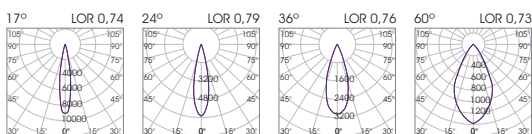

Model	LED Power	CCT*	CR180, CR190 LED Source	Beam Angle	Type	Luminaire Colour: Trim/Inner Case	Dimming Option	Accessories
			80 (80) 90 (90)					
LIMIT RC <i>(LIMIT RC)</i>	6.4W (06)	2700K (27B)	793lm 655lm	24° (24)	Fixed (FX)	White/White (WW) White/Black (WB) Black/Black (BB) Black/White (BW)	Without Driver (00) Non Dimmable (ND) Analogue (1-10V) (A1) DMX (DX) DALI (DL) Push Button (PB) Phase Cut (PC) Wireless** (WL)	No Extras (0) Emergency (1) Honeycomb (2)
		3000K (30B)	843lm 684lm	36° (36)				
		4000K (40B)	867lm 724lm	48° (48)				
		5000K (50B)	878lm 759lm					
	8.8W (09)	2700K (27B)	1204lm 993lm	17° (17)				
		3000K (30B)	1279lm 1038lm	24° (24)				
		4000K (40B)	1316lm 1098lm	36° (36)				
		5000K (50B)	1331lm 1151lm	60° (60)				
	12.8W (13)	2700K (27B)	1678lm 1384lm					
		3000K (30B)	1783lm 1447lm					
		4000K (40B)	1835lm 1531lm					
		5000K (50B)	1857lm 1605lm					
17W (17)	2700K (27B)	2525lm 2080lm						
	3000K (30B)	2680lm 2180lm						
	4000K (40B)	2760lm 2300lm						
	5000K (50B)	2790lm 2415lm						

* Models with CCTs of 3500K & 6500K are available upon request.

** The wireless dimming option includes driver and Bluetooth dimming accessory.

Ordering Code Example: *LIMIT RC-06-30B-80-48-FX-WW-DL-0*

6.4W

8.8W

12.8W & 17W