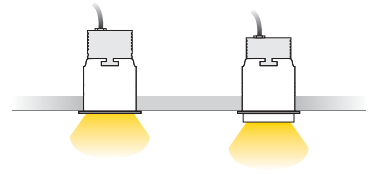

6.4W

8.8W

12.8W & 17W